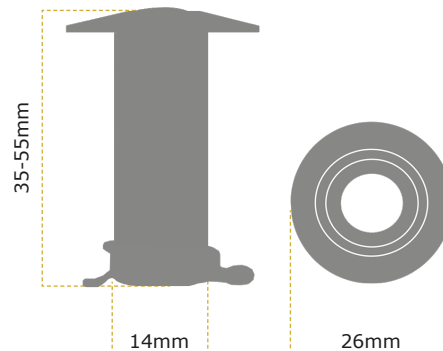

Features Include:

Made with a solid brass body

Comprises of 3 pyrex glass lenses

Ensured to give crystal clear performance for years of safe, secure use

Comes in a range of colours to suite door furniture

30min and 1 hour fire rated

Up to a 5 year inland coating guarantee on standard finishes