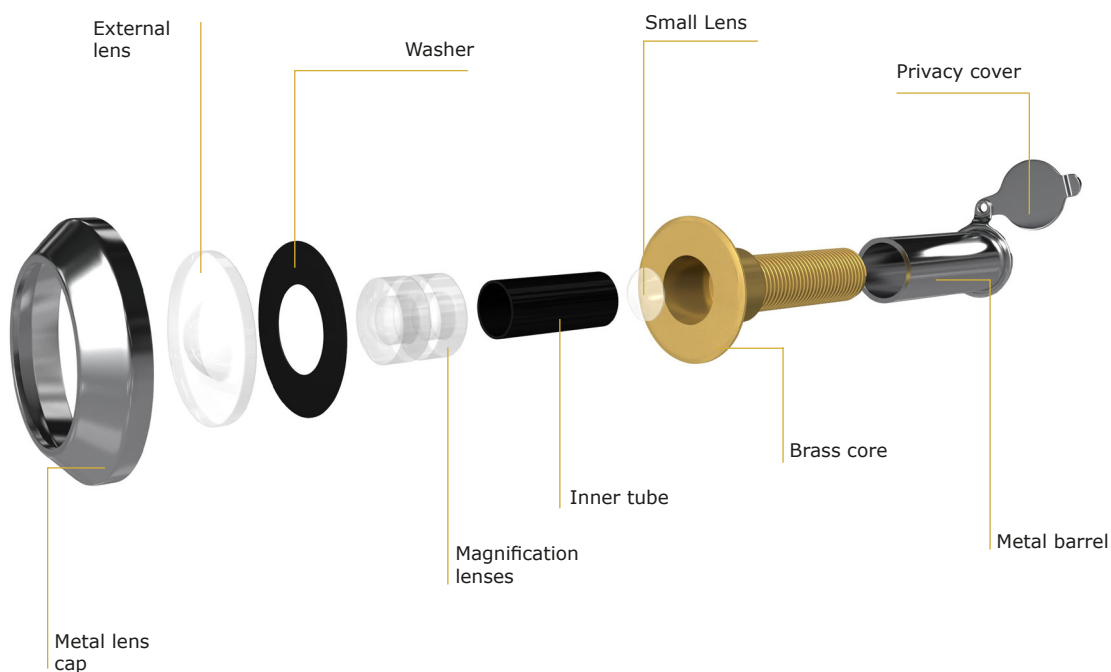

Each syphole has gone through rigorous testing, and have each been tested to DHF TS002:2009 which covers Corrosion Resistance, Security (Angle of Vision), Visual Clarity, Resistance to Misting Up, Ability to Clear After Misting, Length Adjustment Range and Marking.

Police Preferred Specification

Features Include:

Made with a solid brass body

Comprises of 3 pyrex glass lenses

Ensured to give crystal clear performance for years of safe, secure use

Comes in a range of colours to suite door furniture

30min and 1 hour fire rated

Up to a 5 year inland coating guarantee on standard finishes

FIRERESISTANT DOOR VIEWERS

Finishes	Product Code	Material Construction	Privacy Cover Included	PVD Head	Lens	Coating Guarantee
Polished Brass	SWALFBR-FR	Brass	Yes	Yes	Glass	5 Years Inland
Polished Chrome	SWALFCH-FR	Brass	Yes	Yes	Glass	5 Years Inland
Satin Chrome	SWALFSC-FR	Brass	Yes	Yes	Glass	5 Years Inland